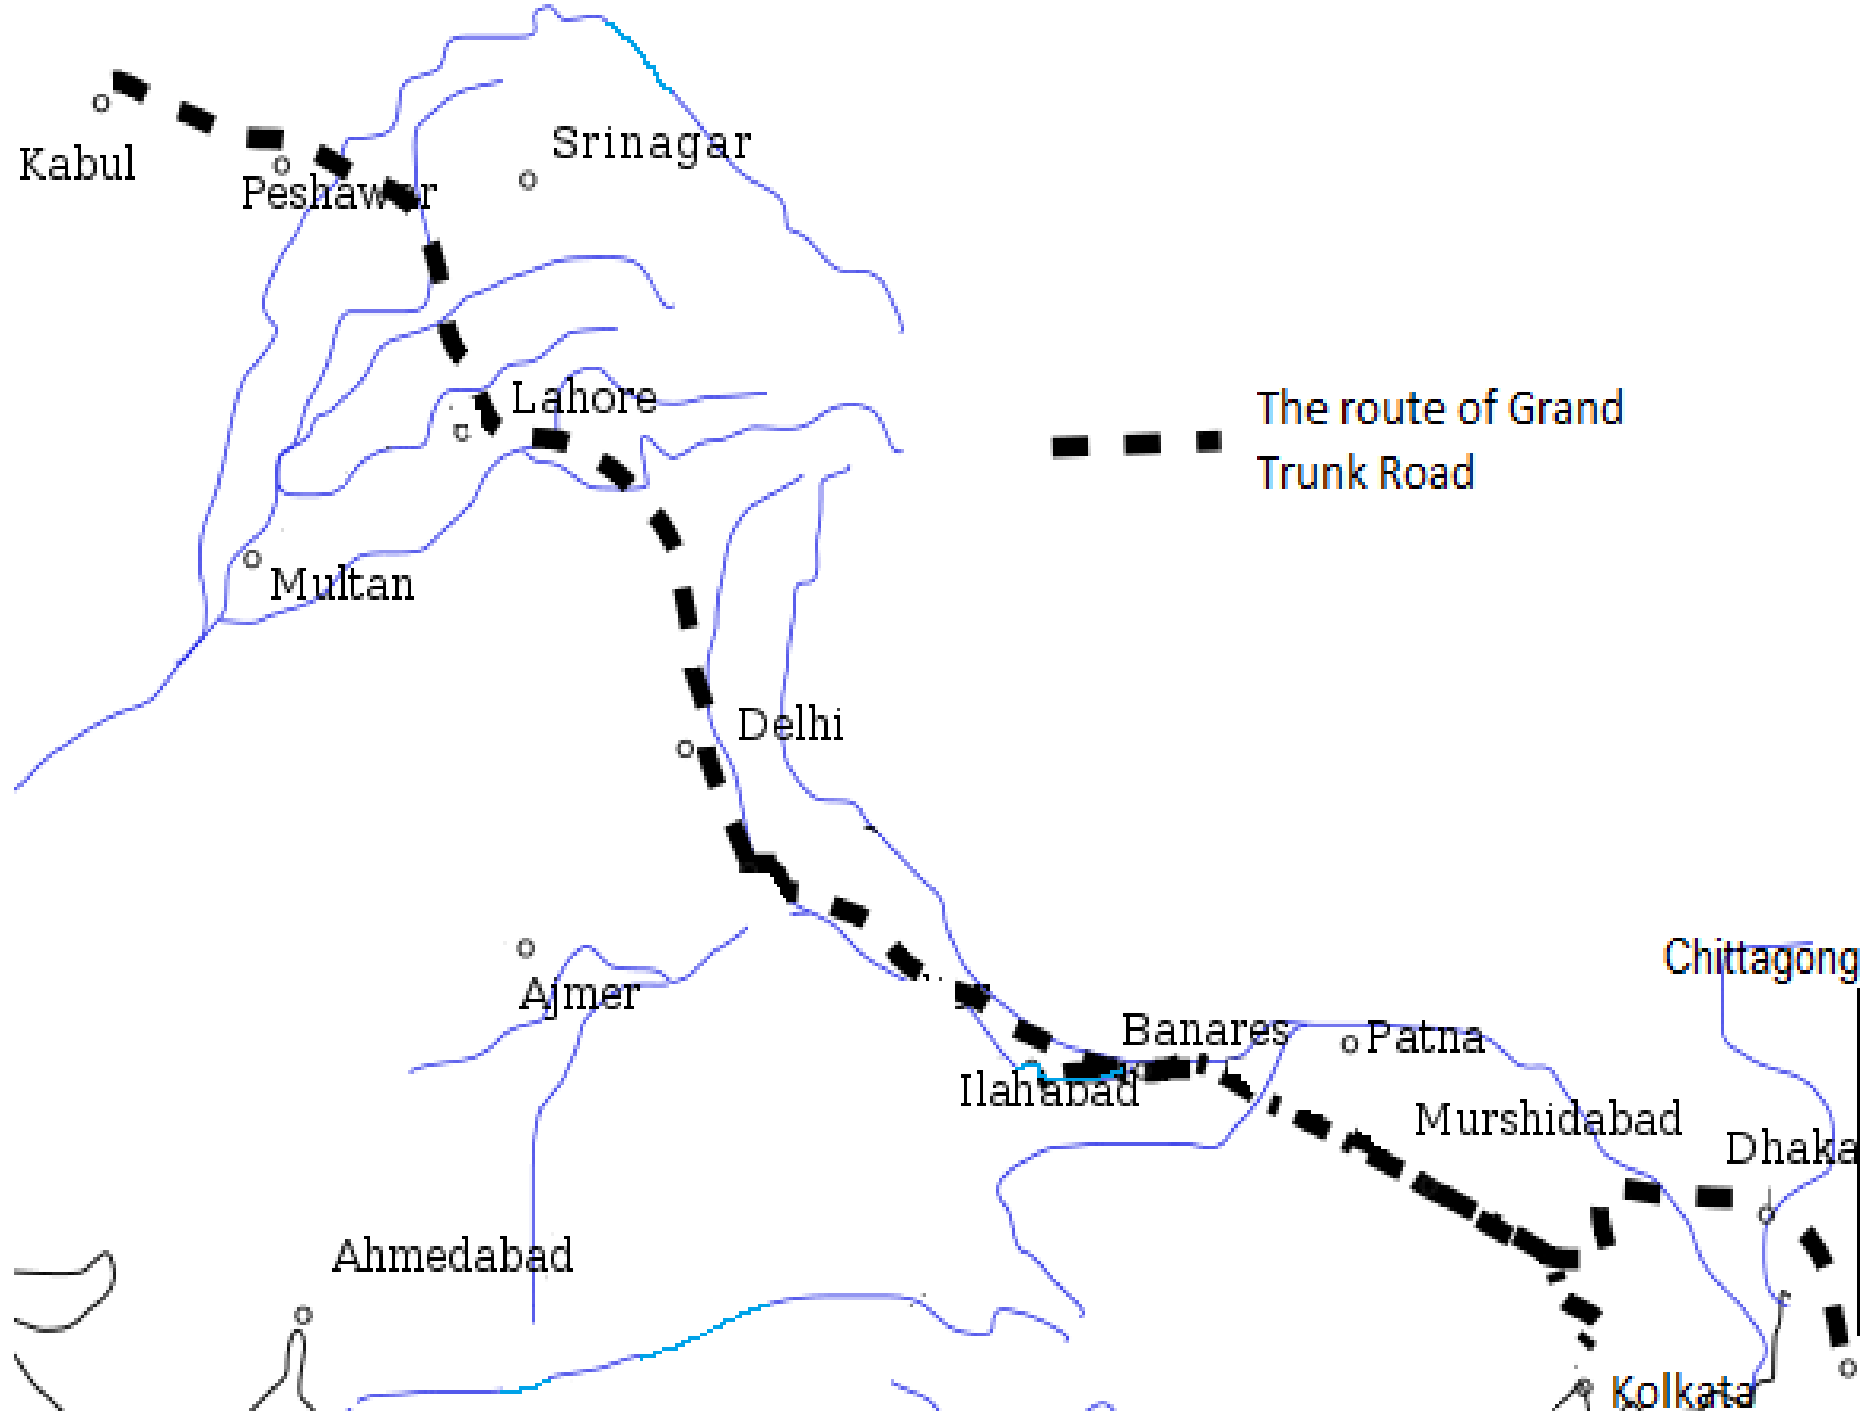

- **Sultan of the Suri Empire**
- **Reign** 17 May 1540 – 22 May 1545
(5 years, 5 days)
- **Coronation** 1540
- **Predecessor** Humayun
- **Successor** Islam Shah Suri**Consort**
Rani **Issue** Jalal Khan
- **House** Sur dynasty
- **Father** Mian Hassan Khan Sur
- **Born** 1486
Sasaram, Rohtas district in India^[1]
- **Died** 22 May 1545
Kalinjar, Bundelkhand
- **Burial** Sher Shah Suri Tomb, Sasaram
- **Religion** Islam

Sher Shah

Kabul

Peshawar

Srinagar

Lahore

Multan

Delhi

Ajmer

Ilahabad

Banares

Patna

Ahmedabad

Murshidabad

Chittagong

Dhaka

Kolkata

The route of Grand
Trunk Road

1
AMRITSAR
418
PANIPAT
50

nagesh

शेर शाह सूरी

15वीं शताब्दी

20
₹

SHER SHAH SURI-15TH CENTURY

भारत INDIA